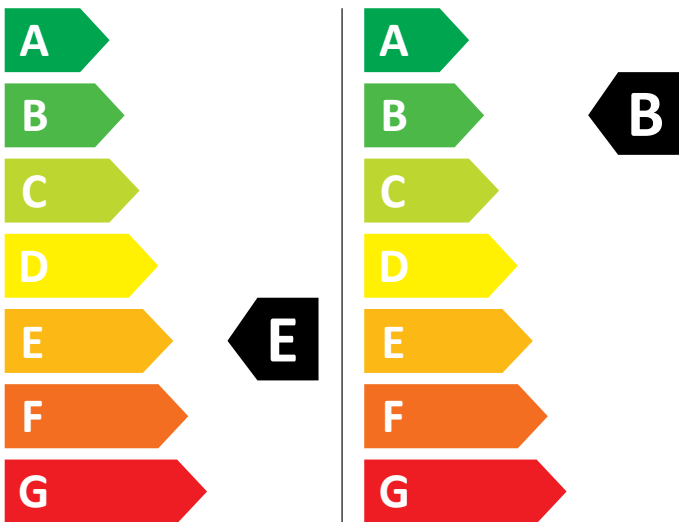

ENERG

Samsung

WD90T654DBE

377 kWh / 100

57 kWh / 100

6,0 kg

9,0 kg

90 L